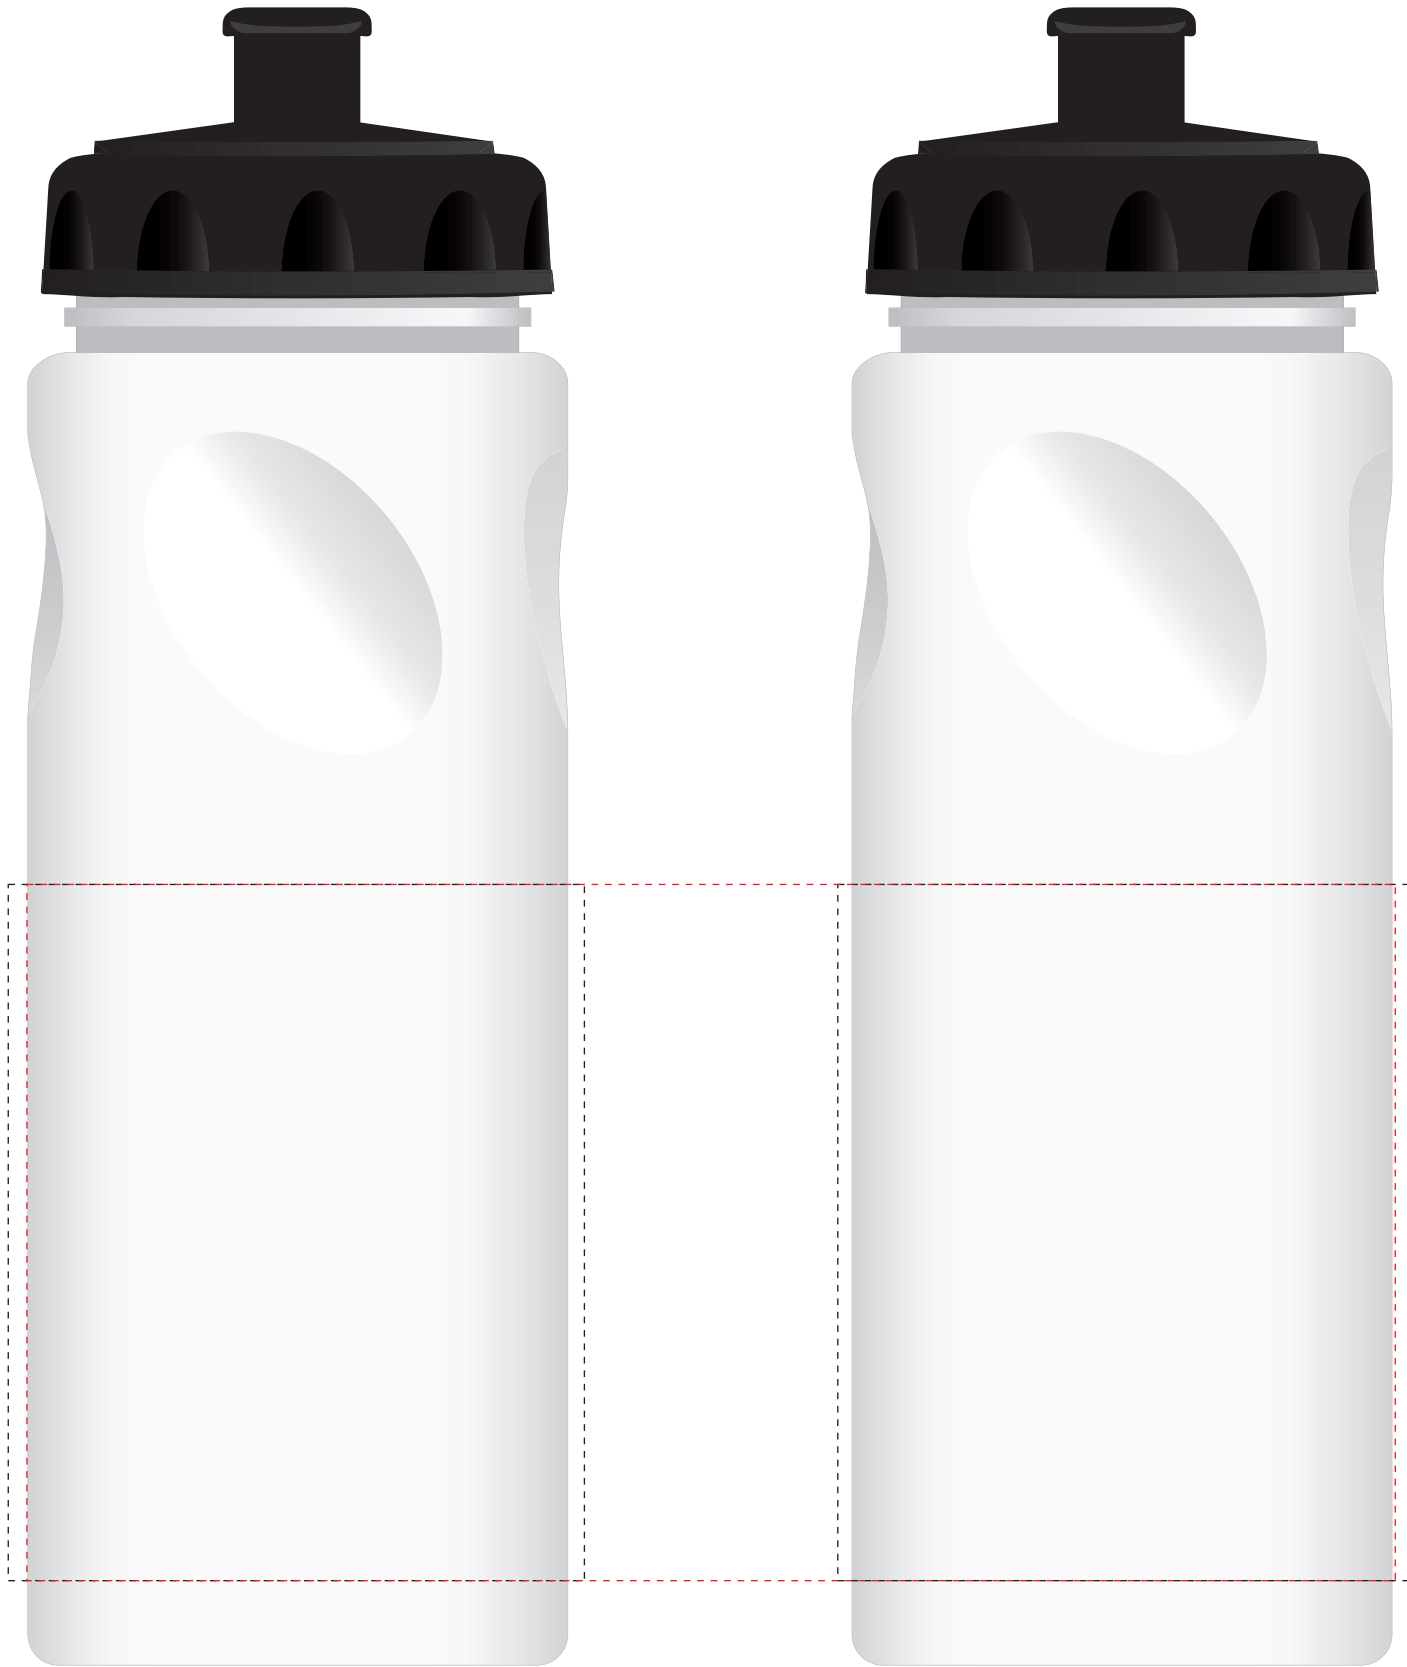

Item number: 67024
Item description:
24 oz. Cycle Bottle
w/ Push/Pull Cap

Note: where the imprint lines up to the indentations will not be consistent or exactly as shown below. Sides one and two will be opposite one another, but each side may or may not line up with the details of item as displayed. There is not any way for us to guarantee where the placement of the imprint and grips end up.

Red box is partial wrap imprint. Full wraps are not possible with spot color.

Please be mindful that any type smaller than 6 pt. may not print well. If your art contains letters smaller than this size, and the proof is approved, we are not responsible for poor imprint quality.